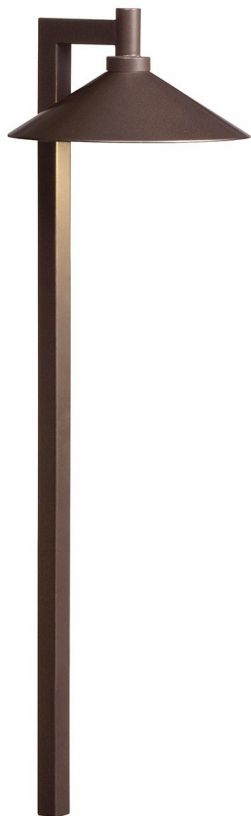

Ripley 3000K Pure-White Path Light BBR

15800BBR30R (Bronzed Brass)

Project Name: _____

Location: _____

Type: _____

Qty: _____

Comments: _____

Dimensions

Height	26.00"
Width	7.25"

Ordering Information

Product ID	15800BBR30R
Finish	Bronzed Brass
Available Finishes	AZT, AZT, BBR, BBR

Dimensions

Weight	3.00 LBS
--------	----------

Photometrics

Color Rendering Index	80
-----------------------	----