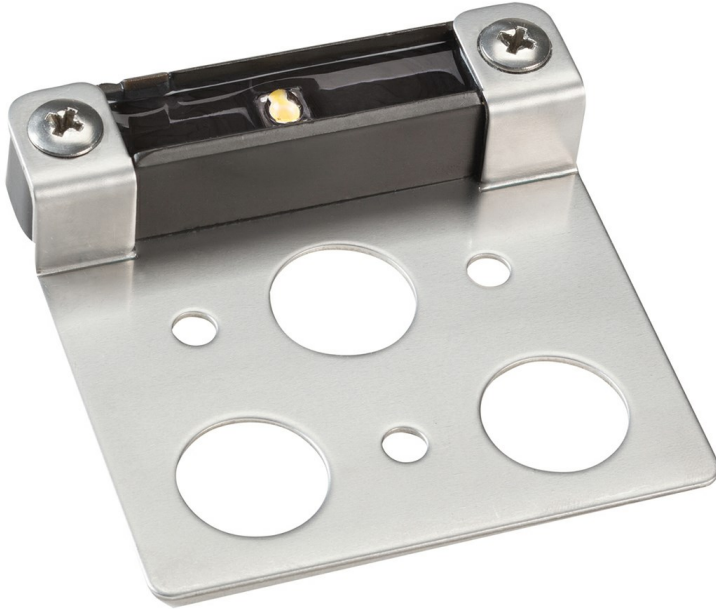

1 LED no bracket BBR

15734BBR30 (Bronzed Brass)

Project Name: _____
Location: _____
Type: _____
Qty: _____
Comments: _____

Dimensions

Height	0.50"
Length	3.00"
Width	0.75"

Ordering Information

Product ID	15734BBR30
Finish	Bronzed Brass
Available Finishes	CO, AZT, GRY, SD, WHT, BBR

Dimensions

Weight	0.19 LBS
--------	----------

Photometrics

Kelvin Temperature	3000K
--------------------	-------

Specifications

Material	Brass
----------	-------

Electrical

Voltage	12VAC/VDC
Operating Voltage Range	9-15 VAC/VDC